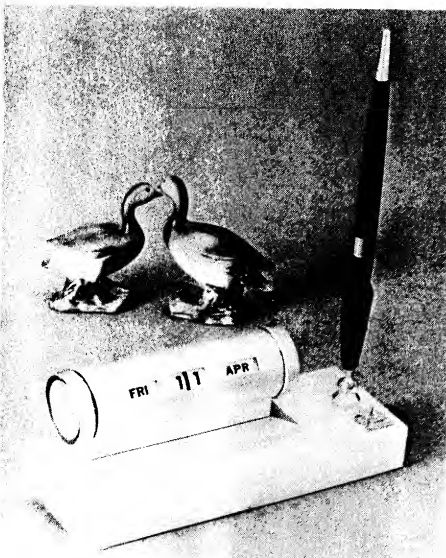

GENUINE ONYX PEN DESK SETS

new luxury models

20 - PEN BASE

FEATURES OUR DEPENDABLE SMOOTH WRITING DELUXE BALL POINT PEN

35G - PEN BASE — PENCIL GROOVE

45 - PEN BASE — PLAQUE

35LR - PEN BASE — LETTER RACK

256RC - PEN BASE — ROLL CALENDAR